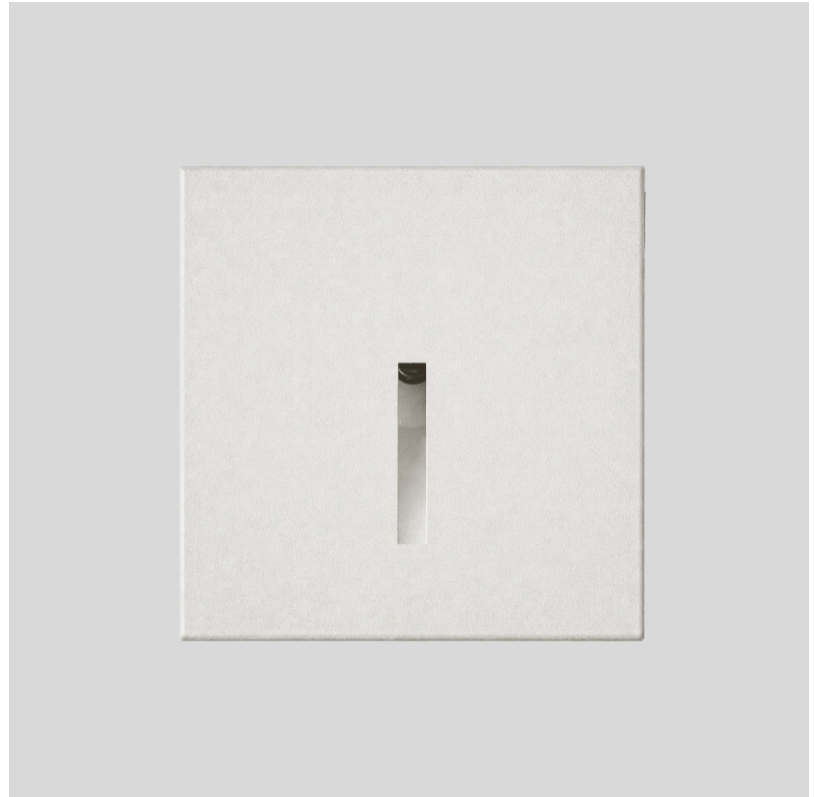

SMALL BLADE RECESSED

E10R0163-

base number   Color   Finish
Temperature   Options

1. To build a product code in our configurator select the specify button on the base model # product page
2. To build a manual product code on this datasheet choose from the options listed below in blue font and add the suffix to the base model #

GENERAL

Series: Small Blade
Partner: Side
Division: Exterior
Installation: Recessed
Product Type: Step Light
Mounting Location: Wall
Light Distribution: Direct

PHYSICAL

Shape: Square
Length (mm): 66
Length (in): 2 ⁵/₈
Width (mm): 66
Width (in): 2 ⁵/₈
Height (mm): 74
Depth (mm): 50
Height (in): 2 ¹⁵/₁₆
Depth (in): 1 ¹⁵/₁₆
Weight (kg): 0.8
Diffuser: PMMA Transparent
Fixture Finish: WHI / BLK / GRY
Fixture Material: Aluminum Die Cast

ELECTRICAL

Lamp Type: LED (Zhaga Standard)
Input Wattage (W): 2
Dimming: Non-Dimming / Phase Dimming / 0-10V Dimming / DALI Dimming
Driver Included: No
Driver Location: Remote
Driver Type: Constant Current - Universal
Driver Class: Class 2
Input Voltage (V): 120
Constant Current (MA): 500mA

LED

Color Temperature (°K): 3000 / 4000
Max. Delivered Lumen (lm): Max 66
Nominal Lumen (lm): 155
CRI: >80 CRI
Lamp Life (hrs): 50000

OPTICAL

Beam Angle: Asymmetrical

RATINGS AND CERTIFICATIONS

Certified By: Certified for North American Standards
IP rating: IP68

PROJECT
TYPE
SPECIFIER
QUANTITY
DATE