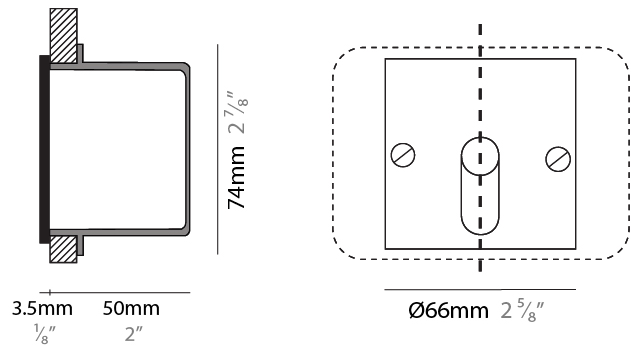

SMALL BLADE RECESSED

E10R0162-

base number   Color   Finish
Temperature   Options

1. To build a product code in our configurator select the specify button on the base model # product page
2. To build a manual product code on this datasheet choose from the options listed below in blue font and add the suffix to the base model #

GENERAL

Series: Small Blade
Partner: Side
Division: Exterior
Installation: Recessed
Product Type: Step Light
Mounting Location: Wall
Light Distribution: Direct

PHYSICAL

Shape: Square
Length (mm): 66
Length (in): 2 ⁵/₈
Width (mm): 66
Width (in): 2 ⁵/₈
Height (mm): 74
Depth (mm): 50
Height (in): 2 ¹⁵/₁₆
Depth (in): 1 ¹⁵/₁₆
Weight (kg): 0.8
Diffuser: PMMA Transparent
Fixture Finish: WHI / BLK / GRY
Fixture Material: Aluminum Die Cast

ELECTRICAL

Lamp Type: LED (Zhaga Standard)
Input Wattage (W): 2
Dimming: Non-Dimming / Phase Dimming / 0-10V Dimming / DALI Dimming
Driver Included: No
Driver Location: Remote
Driver Type: Constant Current - Universal
Driver Class: Class 2
Input Voltage (V): 120
Constant Current (MA): 500mA

LED

Color Temperature (°K): 3000 / 4000
Max. Delivered Lumen (lm): Max 66
Nominal Lumen (lm): 155
CRI: >80 CRI
Lamp Life (hrs): 50000

OPTICAL

Beam Angle: Asymmetrical

RATINGS AND CERTIFICATIONS

Certified By: Certified for North American Standards
IP rating: IP68

PROJECT
TYPE
SPECIFIER
QUANTITY
DATE