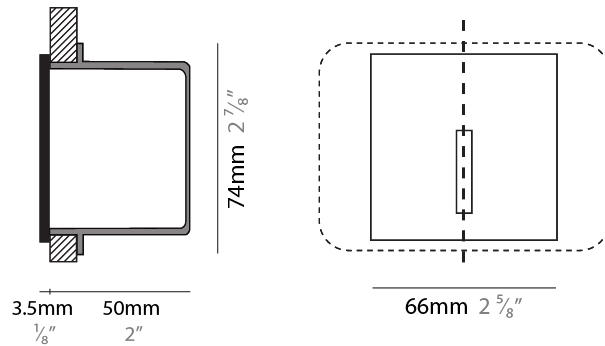

SMALL BLADE RECESSED

E10R0163-

base number   Color   Finish
Temperature   Options

1. To build a product code in our configurator select the specify button on the base model # product page
2. To build a manual product code on this datasheet choose from the options listed below in blue font and add the suffix to the base model #

GENERAL

Series: Small Blade
Partner: Side
Division: Exterior
Installation: Recessed
Product Type: Step Light
Mounting Location: Wall
Light Distribution: Direct

PHYSICAL

Shape: Square
Length (mm): 66
Length (in): 2 ⁵/₈
Width (mm): 66
Width (in): 2 ⁵/₈
Height (mm): 74
Depth (mm): 50
Height (in): 2 ¹⁵/₁₆
Depth (in): 1 ¹⁵/₁₆
Weight (kg): 0.8
Diffuser: PMMA Transparent
Fixture Finish: WHI / BLK / GRY
Fixture Material: Aluminum Die Cast

ELECTRICAL

Lamp Type: LED (Zhaga Standard)
Input Wattage (W): 2
Dimming: Non-Dimming / Phase Dimming / 0-10V Dimming / DALI Dimming
Driver Included: No
Driver Location: Remote
Driver Type: Constant Current - Universal
Driver Class: Class 2
Input Voltage (V): 120
Constant Current (MA): 500mA

LED

Color Temperature (°K): 3000 / 4000
Max. Delivered Lumen (lm): Max 66
Nominal Lumen (lm): 155
CRI: >80 CRI
Lamp Life (hrs): 50000

OPTICAL

Beam Angle: Asymmetrical

RATINGS AND CERTIFICATIONS

Certified By: Certified for North American Standards
IP rating: IP68

PROJECT
TYPE
SPECIFIER
QUANTITY
DATE