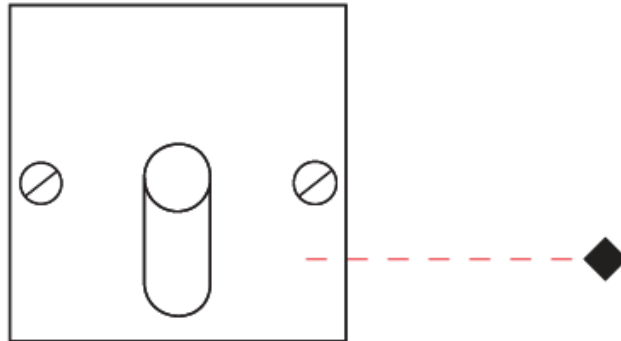

SMALL BLADE RECESSED

E10R0162-

PROJECT

TYPE

SPECIFIER

QUANTITY

DATE

E