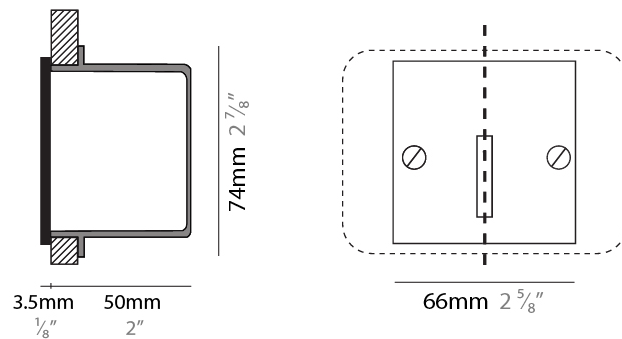

SMALL BLADE RECESSED

E10R0164-

base number   Color   Finish
Temperature   Options

1. To build a product code in our configurator select the specify button on the base model # product page
2. To build a manual product code on this datasheet choose from the options listed below in blue font and add the suffix to the base model #

GENERAL

Series: Small Blade
Partner: Side
Division: Exterior
Installation: Recessed
Product Type: Step Light
Mounting Location: Wall
Light Distribution: Direct

PHYSICAL

Shape: Square
Length (mm): 66
Length (in): 2 ⁵/₈
Width (mm): 66
Width (in): 2 ⁵/₈
Height (mm): 74
Depth (mm): 50
Height (in): 2 ¹⁵/₁₆
Depth (in): 1 ¹⁵/₁₆
Weight (kg): 0.8
Diffuser: PMMA Transparent
Fixture Finish: WHI / BLK / GRY
Fixture Material: Aluminum Die Cast

ELECTRICAL

Lamp Type: LED (Zhaga Standard)
Input Wattage (W): 2
Dimming: Non-Dimming / Phase Dimming / 0-10V Dimming / DALI Dimming
Driver Included: No
Driver Location: Remote
Driver Type: Constant Current - Universal
Driver Class: Class 2
Input Voltage (V): 120
Constant Current (MA): 500mA

LED

Color Temperature (°K): 3000 / 4000
Max. Delivered Lumen (lm): Max 66
Nominal Lumen (lm): 155
CRI: >80 CRI
Lamp Life (hrs): 50000

OPTICAL

Beam Angle: Asymmetrical

RATINGS AND CERTIFICATIONS

Certified By: Certified for North American Standards
IP rating: IP68

PROJECT
TYPE
SPECIFIER
QUANTITY
DATE