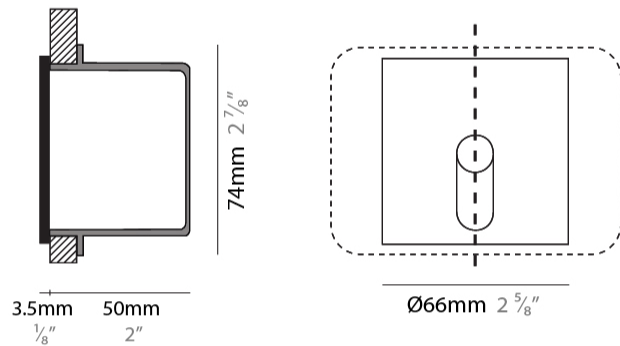

PROJECT
TYPE
SPECIFIER
QUANTITY
DATE

SMALL BLADE RECESSED

E10R0161-

base number   Color   Finish
Temperature   Options

1. To build a product code in our configurator select the specify button on the base model # product page
2. To build a manual product code on this datasheet choose from the options listed below in blue font and add the suffix to the base model #

GENERAL

Series: Small Blade
Partner: Side
Division: Exterior
Installation: Recessed
Product Type: Step Light
Mounting Location: Wall
Light Distribution: Direct

PHYSICAL

Shape: Square
Length (mm): 66
Length (in): 2 ⁵/₈
Width (mm): 66
Width (in): 2 ⁵/₈
Height (mm): 74
Depth (mm): 50
Height (in): 2 ¹⁵/₁₆
Depth (in): 1 ¹⁵/₁₆
Weight (kg): 0.8
Diffuser: PMMA Transparent
Fixture Finish: WHI / BLK / GRY
Fixture Material: Aluminum Die Cast

ELECTRICAL

Lamp Type: LED (Zhaga Standard)
Input Wattage (W): 2
Dimming: Non-Dimming / Phase Dimming / 0-10V Dimming / DALI Dimming
Driver Included: No
Driver Location: Remote
Driver Type: Constant Current - Universal
Driver Class: Class 2
Input Voltage (V): 120
Constant Current (MA): 500mA

LED

Color Temperature (°K): 3000 / 4000
Max. Delivered Lumen (lm): Max 66
Nominal Lumen (lm): 155
CRI: >80 CRI
Lamp Life (hrs): 50000

OPTICAL

Beam Angle: Asymmetrical

RATINGS AND CERTIFICATIONS

Certified By: Certified for North American Standards
IP rating: IP68