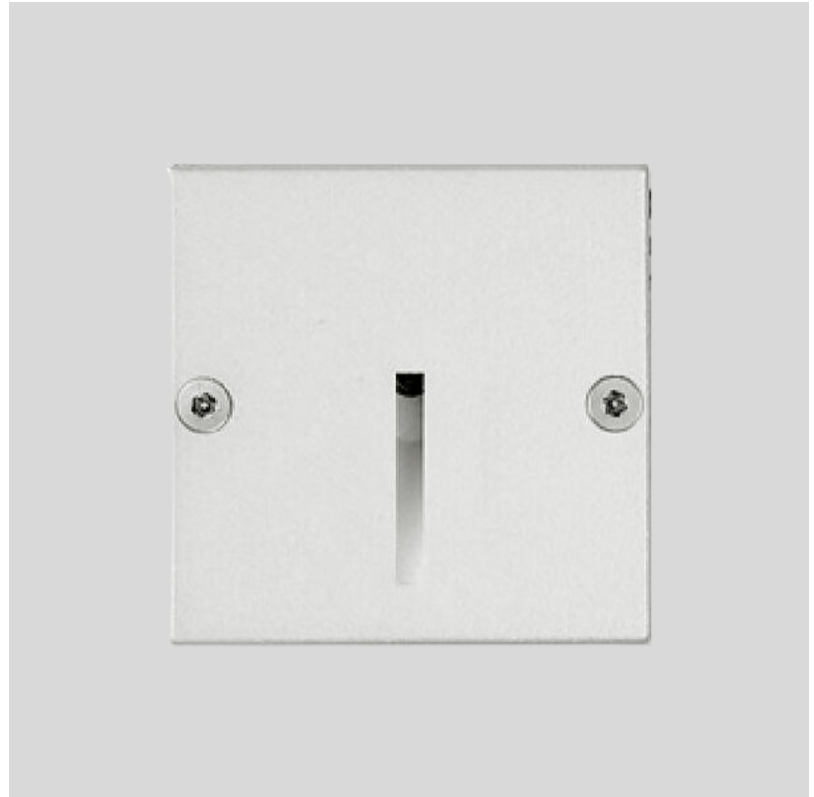

SMALL BLADE RECESSED

E10R0164-

base number   Color   Finish
Temperature   Options

1. To build a product code in our configurator select the specify button on the base model # product page
2. To build a manual product code on this datasheet choose from the options listed below in blue font and add the suffix to the base model #

GENERAL

Series: Small Blade
Partner: Side
Division: Exterior
Installation: Recessed
Product Type: Step Light
Mounting Location: Wall
Light Distribution: Direct

PHYSICAL

Shape: Square
Length (mm): 66
Length (in): 2 ⁵/₈
Width (mm): 66
Width (in): 2 ⁵/₈
Height (mm): 74
Depth (mm): 50
Height (in): 2 ¹⁵/₁₆
Depth (in): 1 ¹⁵/₁₆
Weight (kg): 0.8
Diffuser: PMMA Transparent
Fixture Finish: WHI / BLK / GRY
Fixture Material: Aluminum Die Cast

ELECTRICAL

Lamp Type: LED (Zhaga Standard)
Input Wattage (W): 2
Dimming: Non-Dimming / Phase Dimming / 0-10V Dimming / DALI Dimming
Driver Included: No
Driver Location: Remote
Driver Type: Constant Current - Universal
Driver Class: Class 2
Input Voltage (V): 120
Constant Current (MA): 500mA

LED

Color Temperature (°K): 3000 / 4000
Max. Delivered Lumen (lm): Max 66
Nominal Lumen (lm): 155
CRI: >80 CRI
Lamp Life (hrs): 50000

OPTICAL

Beam Angle: Asymmetrical

RATINGS AND CERTIFICATIONS

Certified By: Certified for North American Standards
IP rating: IP68

PROJECT
TYPE
SPECIFIER
QUANTITY
DATE