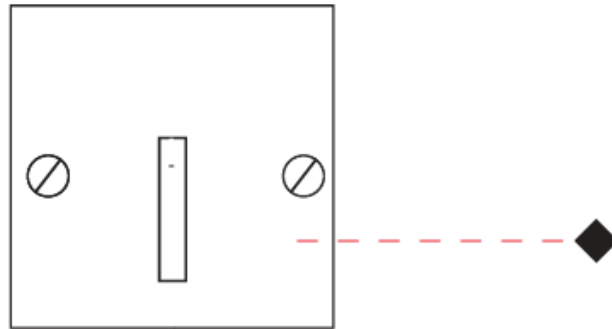

SMALL BLADE RECESSED

E10R0164-

PROJECT

TYPE

SPECIFIER

QUANTITY

DATE

E